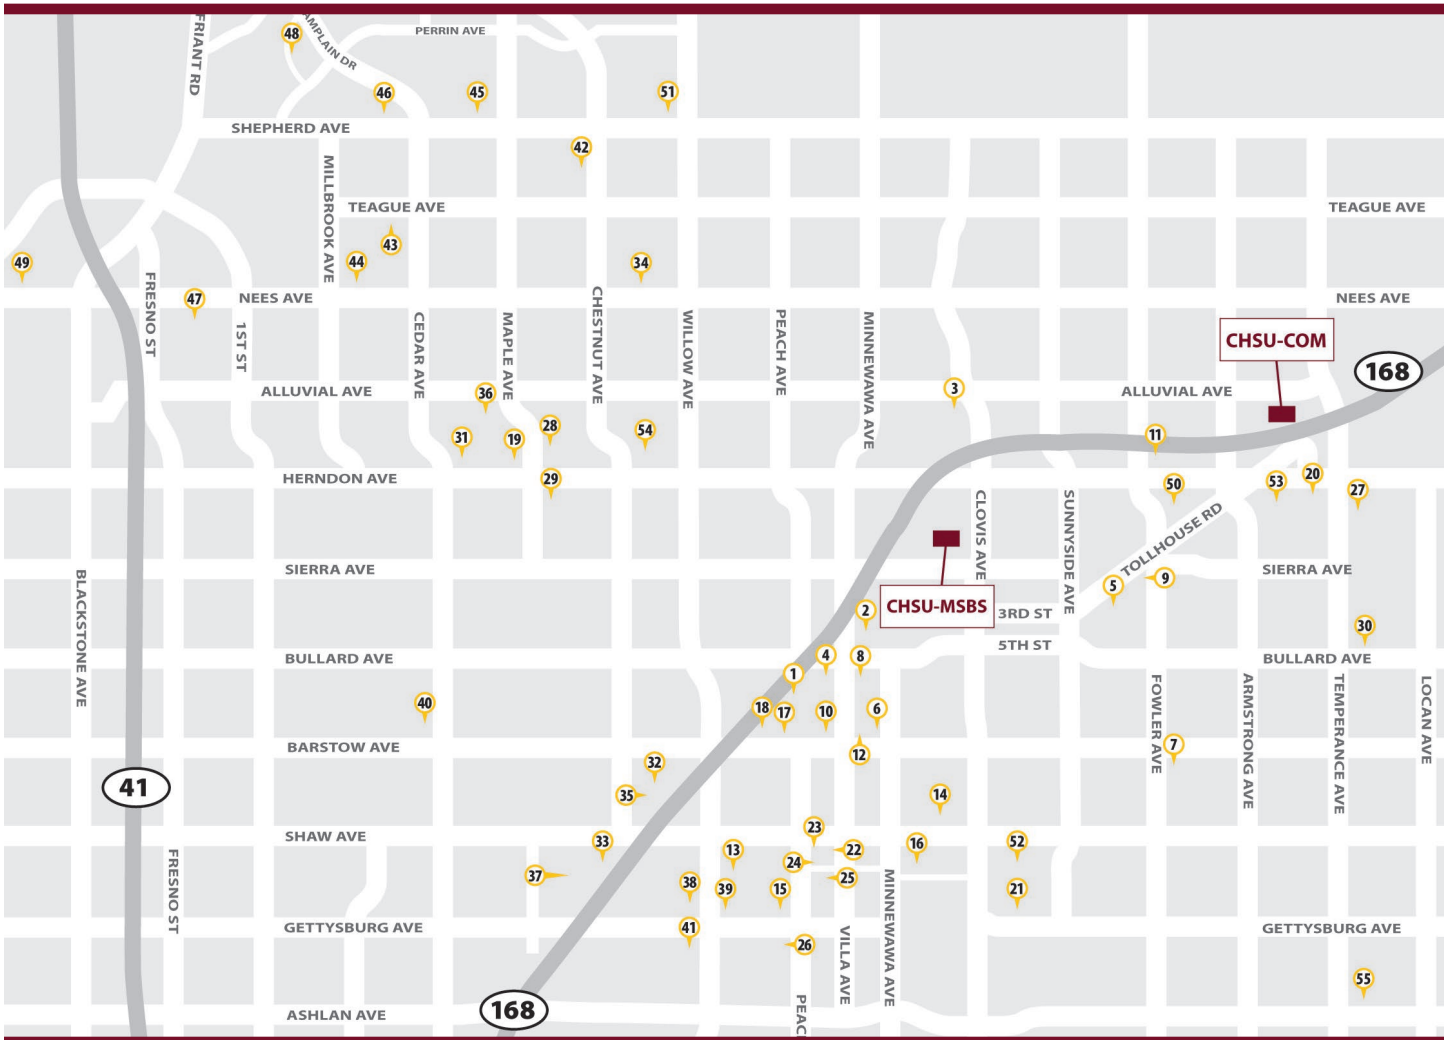

Selected Housing Options Within Seven Miles of CHSU Campus

Let's Talk About **H**OUSING

There are many housing units within 7 miles of the CHSU campus that students might consider for their housing needs. These properties offer a wide range of rental rates depending on number of bedrooms, amenities, etc.

In addition to these apartments, there are several options in the Cultural Arts and Mural districts in downtown Fresno. Located within a 15-minute highway drive, these properties are all new construction with sustainability and energy efficiency in mind or remodeled to keep the original charm of a historic location.